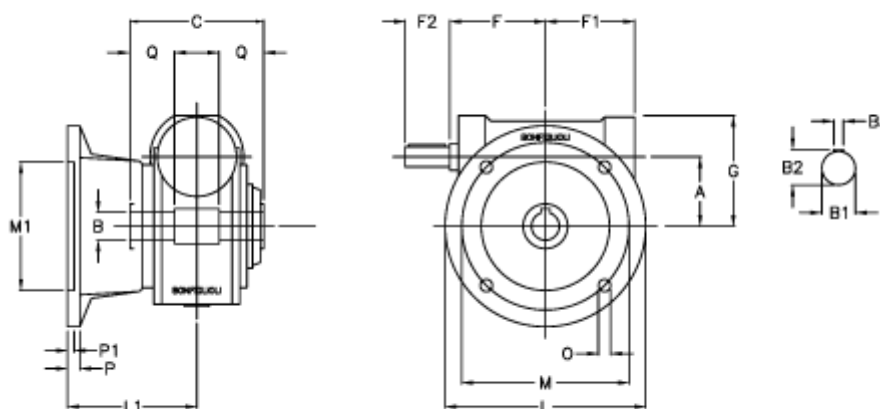

Article number: 3901044046400

Description: Worm gear with solid input shaft
VF 44F-46-HS

Measures

a	= 44.6	F1 = 54	P = 9
B	= 18	F2 = 30	P1 = 7
B1	= 11	g = 71	Q = 24.5
B2	= 12.5	L = 110	
B3	= 4	L1 = 60.5	
C	= 64	m = 87	
Description = VF 44F-xx-HS		M1 = 60	
F	= 54.0	O = 8.5	